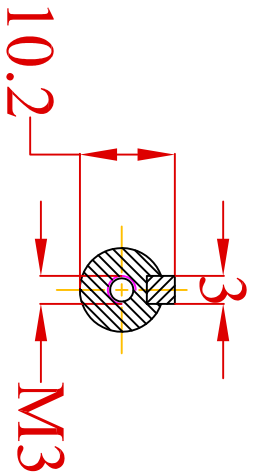

A-A

CHANGE	DATE	NAME	Date	Signature	Weight	 HELLENIC MOTORS	VALIADIS
						MOTOR TYPE AK56 MOUNTING B-34B	Design Number

SCALE