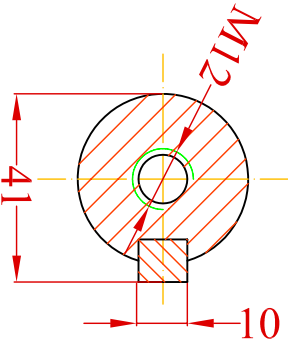

A-A

CHANGE	DATE	NAME	Designed by	Date	Signature	Weight	 VALIADIS HELLENIC MOTORS	Design Number
			Checked by					
			Examined by					
			SCALE					
			MOTOR TYPE K132S					
			MOUNTING B3					
			Replaced from					
			Replace the					