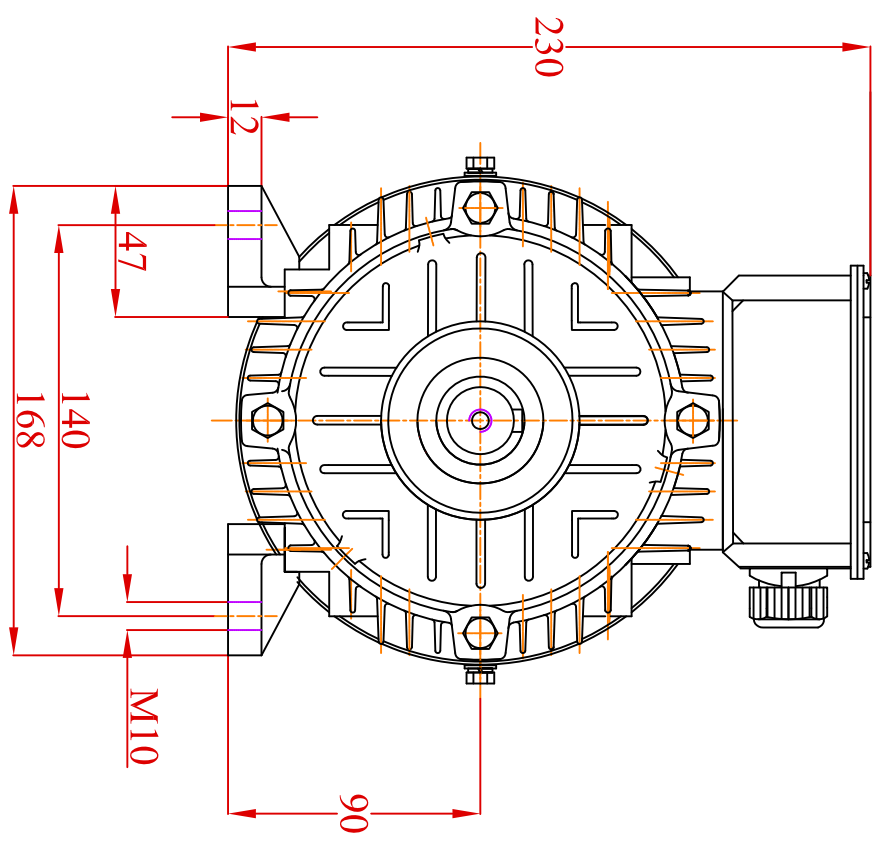

A-A
2:1

Designed by		Date	Signature	 VALLADIS HELLENIC MOTORS	Design Number	
Checked by					Weight	Replaced from
Examine by						Replace the
SCALE						
MOTOR TYPE : AK90S MOUNTING : B3 with brake type : AC05						
CHANGE	DATE		NAME			