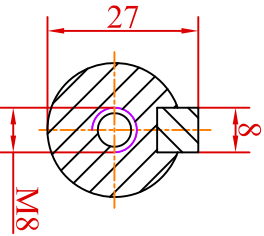

A-A
2:1

Designed by		Date	Signature	 VALLADIS HELLENIC MOTORS	Design Number	
Checked by					Weight	Replaced from
Examine by						Replace the
SCALE						
MOTOR TYPE : AK90S MOUNTING : B3 with brake type : AC05						
CHANGE	DATE		NAME			