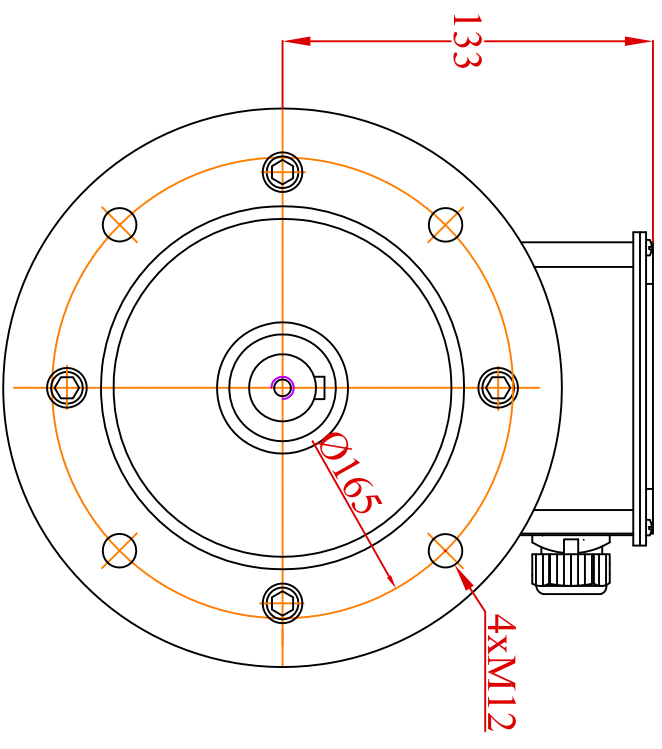

A-A
2:1

CHANGE	DATE	NAME	Designed by	Date	Signature	Weight	 VALLIADIS HELLENIC MOTORS	Design Number
			Checked by					MOTOR TYPE : AK90S MOUNTING : B5 with brake type : AC05
			Examine by				Replace the	
SCALE								