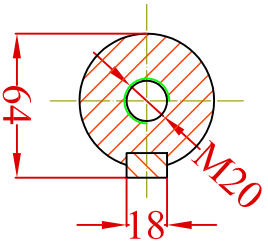

A-A

CHANGE	DATE	NAME	Date	Signature	Weight	 VALIADIS HELLENIC MOTORS
						Replaced from
						Replace the
SCALE Designed by Checked by Examined by			MOTOR TYPE K2225 S MOUNTING B3 WITH BRAKE T200D			