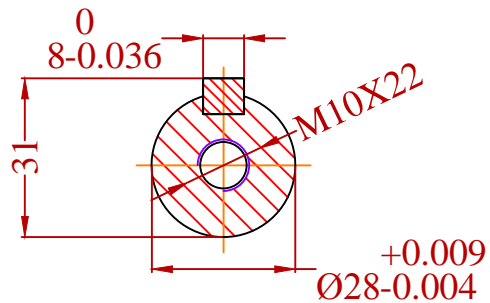

A-A
2:1

				Date	Signature	 VALIADIS HELLENIC MOTORS
			Designed by	15/01/18	St.Karageorgis	
			Checked by			
			Examine by			
				SCALE	Motor Type :AK112L Mounting :B35	
				1:3		
						Design Number :
						MTAK-180115-8
						Replaced from
						Replace the
Change	Date	Name				