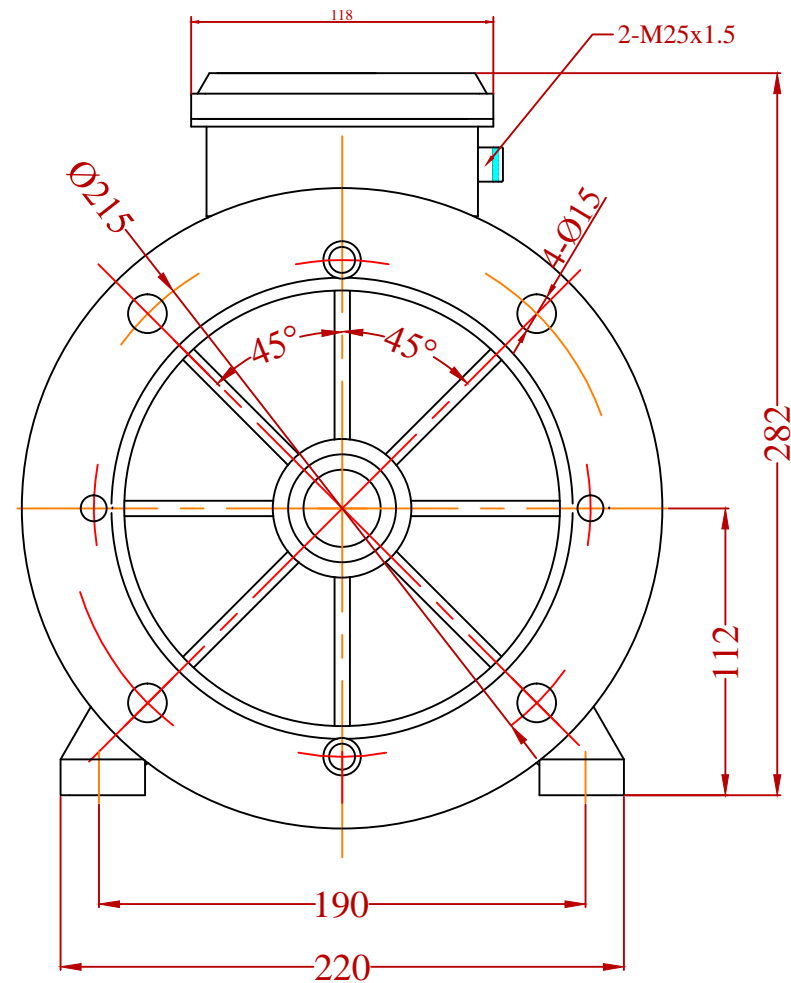

A-A
2:1

				Date	Signature	 VALIADIS HELLENIC MOTORS
			Designed by	15/01/18	St.Karageorgis	
			Checked by			
			Examine by			
				SCALE	Motor Type :AK112L Mounting :B35	
				1:3		
						Design Number :
						MTAK-180115-8
						Replaced from
						Replace the
Change	Date	Name				