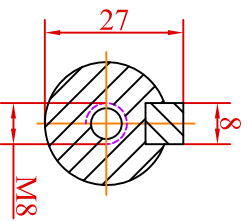

A-A
2:1

Designed by	Date	Signature	 VALIADIS HELLENIC MOTORS
Checked by		Weight	
Examine by			
SCALE		Design Number	
MOTOR TYPE : AK90L MOUNTING : B5 with brake type : AC05			
Replaced from		Replace the	
CHANGE DATE	NAME		