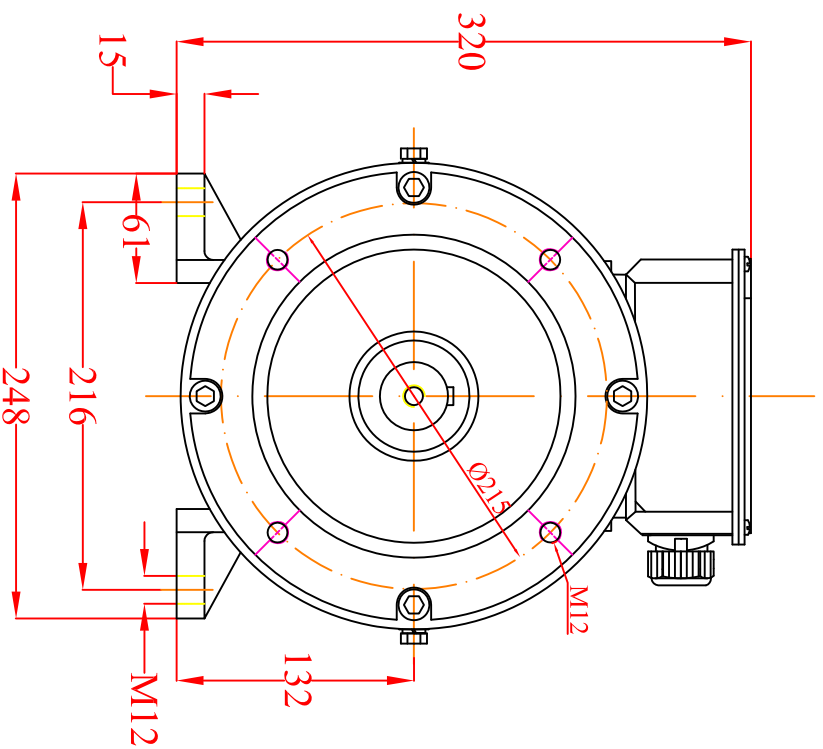

VIEW A

CHANGE	DATE	NAME	Date	Signature	Weight	 VALIADIS HELLENIC MOTORS
			Designed by			
			Checked by			MOTOR TYPE AK132S MOUNTING B34B with Brake type AC8
			Examine by			
			SCALE			Replaced the