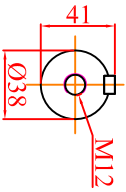

VIEW A

CHANGE DATE	NAME	Designed by	Date	Signature	Weight	 VALLADIS HELLINIC MOTORS
		Examine by				MOTOR TYPE AK132M MOUNTING B34A with Brake type AC8
		SCALE			Replaced from	
					Replace the	